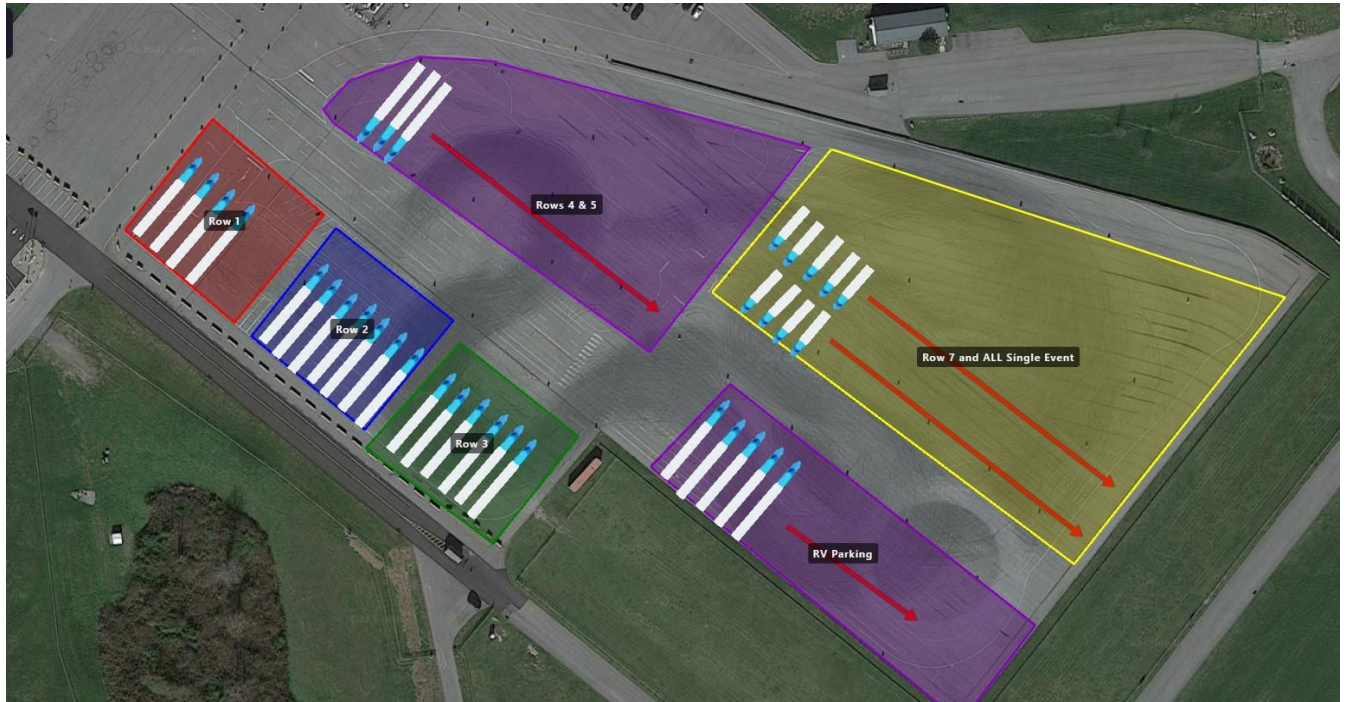

**Teams,**

**It's time to layout the plan for load in for PIRC, here is the load in order and the staging maps color coded for ease. Groups are broken up into ROWS, please stage in your designated color matched area in the fashion showed on the map for quicker load in.**

**Upon arrival, please, park in an orderly fashion ensuring not to block any other team.**

**Load in will start with Row 1 at 9am Thursday August 18th.**

# LOAD IN ORDER

Row 1	
Yamaha	35x105
Westby	25x100
ADR	30x105
Scheibe	30x55

Row 3	
Altus	38x92
N2	30x105
Sportbike Track Gear	25x55
Vision Wheel	30x55
Pure Attitude	30x100
Disrupt	30x95

Row 2	
Thrashed	25x60
Tytlers Cycle	28x100
HVMC	30x105
Gilbert	30x75
M4 Hospitality	30x80
M4	30x100
HSBK	30x105

## Staging for All Rows + RV Parking

RV Camping is in this PURPLE area, you may park upon arrival on **THURSDAY ONLY**. Spaces are Assigned and listed below the picture.